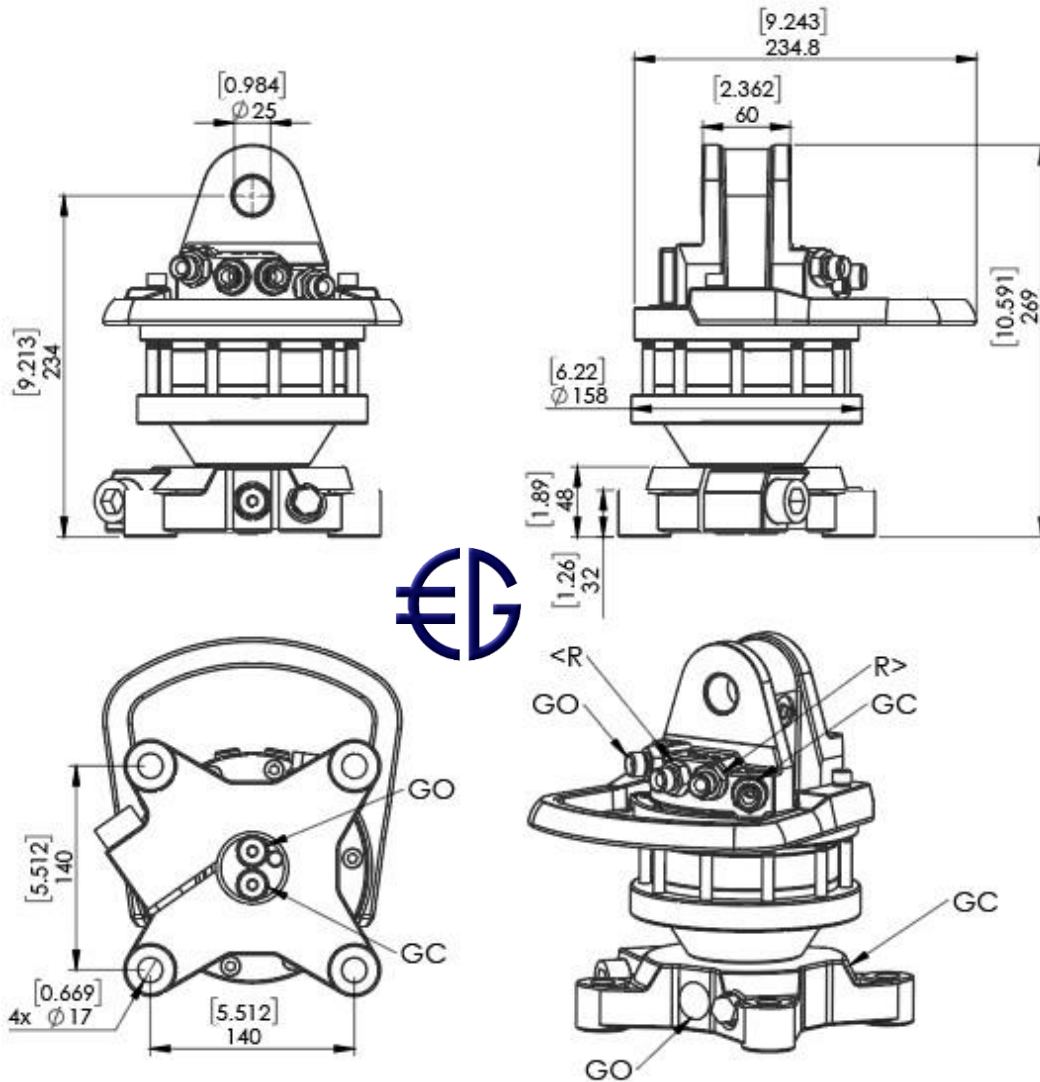

# ROTATOR EGR 35 F

ROTATION ANGLE	UNLIMITED	
MAX PRESSURE (R) [BAR/PSI]	250	3625
MAX PRESSURE (GO) [BAR/PSI]	200	2901
MAX PRESSURE (GC) [BAR/PSI]	300	4351
DISPLACEMENT [cm <sup>3</sup> /Inch <sup>3</sup> ]	330	20
TORQUE [Nm/lbf-ft]	900	664
MAX AXIAL LOAD STATIC [KN/lbf]	30	6744
MAX AXIAL LOAD DYNAMIC [KN/lbf]	15	3372
WEIGHT [kg/lb]	22	49
CONNECTIONS	G3/8"	G3/8"
REQ. OIL FLOW FOR ROTATION [LPM/GPM]	20	5.3